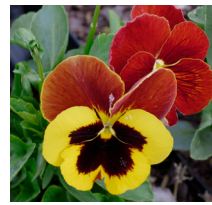

Better Flowers | Better Results

Ready to grow

Just the right amount of fertilizer is incorporated in every flower, right in the root zone, to ensure your flowers perform without fuss.

Size matters

Larger plants mean healthier, more vigorous flowers, ready to make an instant impact.

LANCASTER FARMS

5800 Knotts Neck Road, Suffolk, VA 23435
(757) 484-4421 | lancasterfarms.com

Fall 2021 Color Guide

Pansy: Single Variety

Flat of (8) 5.5" Pots

**Pansy Blue
Light True Delta**

Pansy: Mixes

Flat of (8) 5.5" Pots

**Pansy Mix
Autumn Blaze Matrix**

Snapdragon Mixes

Flat of (8) 5.5" Pots

**Pansy Blue
True Delta**

**Pansy Blue w/
Blotch Delta**

**Pansy Lav-Blue
Shades Delta**

**Pansy Mix
Blotch Premium Delta**

**Pansy Mix
Citrus Delta**