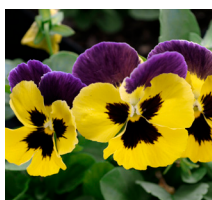

**Pansy Yellow/Purple
Wing Delta**