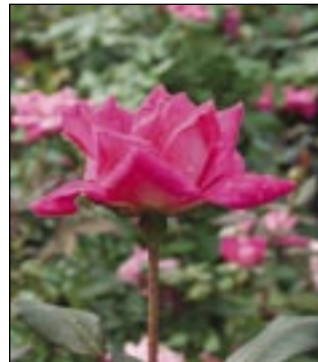

Rosa 'Pink Double Knock Out™ PPAF
Pink Double Knock Out™ Rose